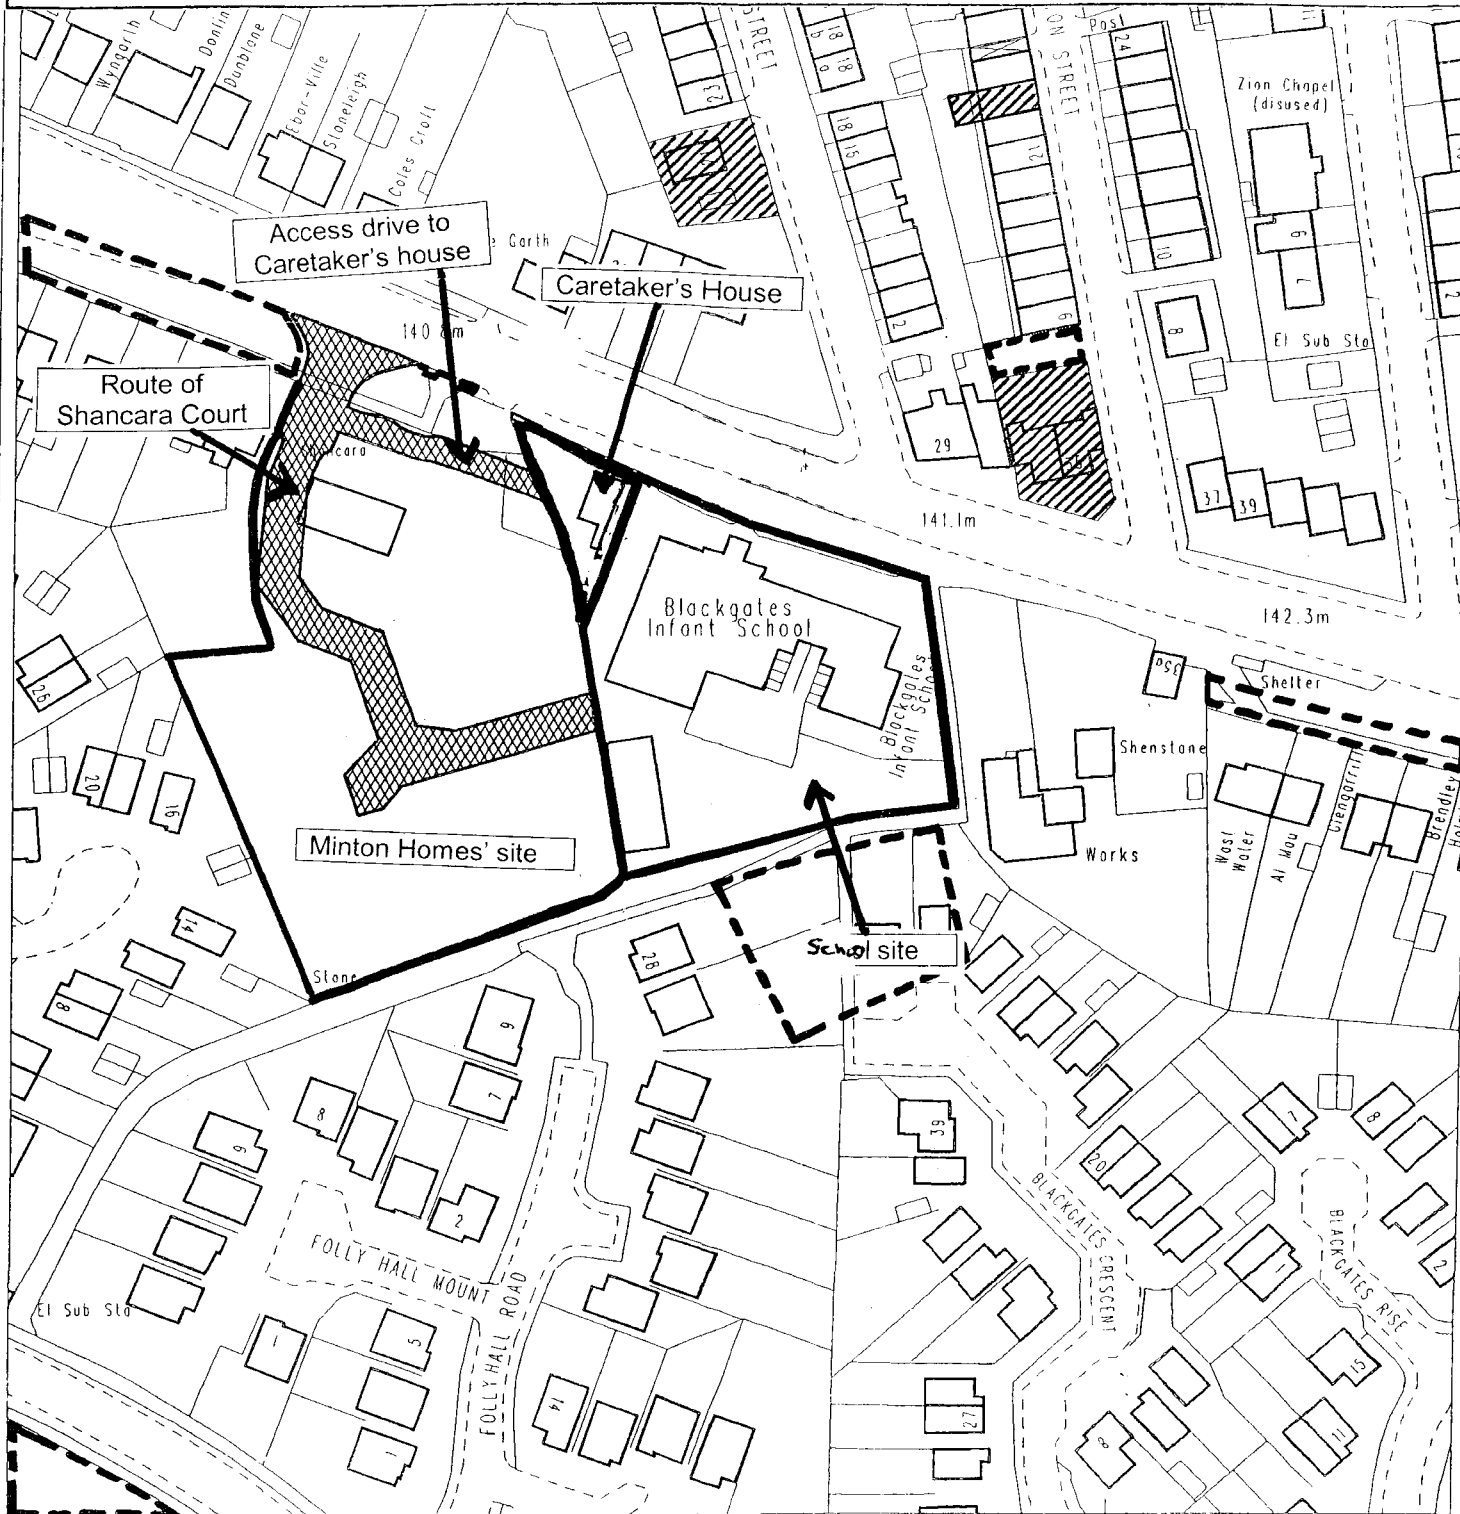

SUBJECT SITE

LAND OWNED BY
LEEDS CITY COUNCIL

LAND LEASED BY
LEEDS CITY COUNCIL

LAND SOLD BY
LEEDS CITY COUNCIL

LAND OWNED BY
APPLICANT

PROPOSED
ACCESS ROUTES

LAND AT
BLACKGATES INFANT SCHOOL
BRADFORD ROAD
TINGLEY WF3

PREP BY Ida039
 DATE 16/04/2003

OS No SE2826SW
 Scale 1: 1250

This page is intentionally left blank